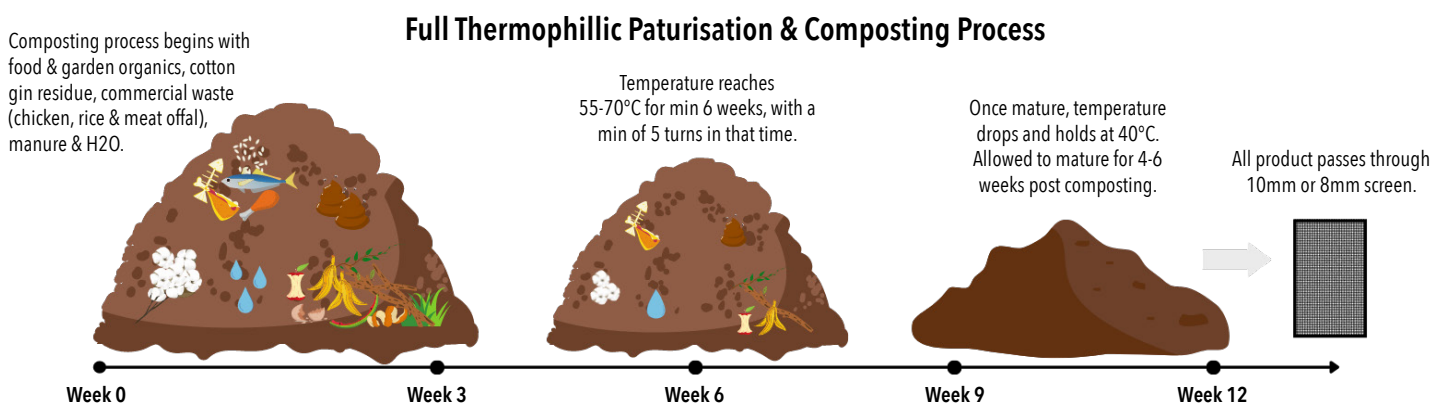

Humic & Fulvic Acids

Worm Tech Organic Compost reaches full maturity over an 8-12 week composting process. There is limited volatile nitrogen remaining in the ammonium form that can burn young roots. This long process also produces good levels of stable carbon, like fulvic and humic acids to buffer pH and increase nutrient uptake.

Fungal Dominant

Worm Tech Organic Compost helps bring biological balance to soils by giving seeds, young plants and new roots access to bioavailable nutrients. This provides long term sustenance for any crop and the best chance of success in your farming system.

Available Nutrients

Worm Tech Organic Compost has the full range of nutrients, including trace elements essential for healthy plant growth. Nutrients are released during the breakdown process, providing a "slow release fertiliser" that is ideal for any crop. These nutrients help to supplement any synthetic fertilisers used whilst the high carbon levels in Worm Tech Organic Compost also helps to increase the effectiveness of these fertilisers.

For more information, contact Worm Tech on 0429 681 921 or visit wormtech.com.au

All organics recycling enquiries email info@wormtech.com.au

All sales & product enquiries email sales@wormtech.com.au